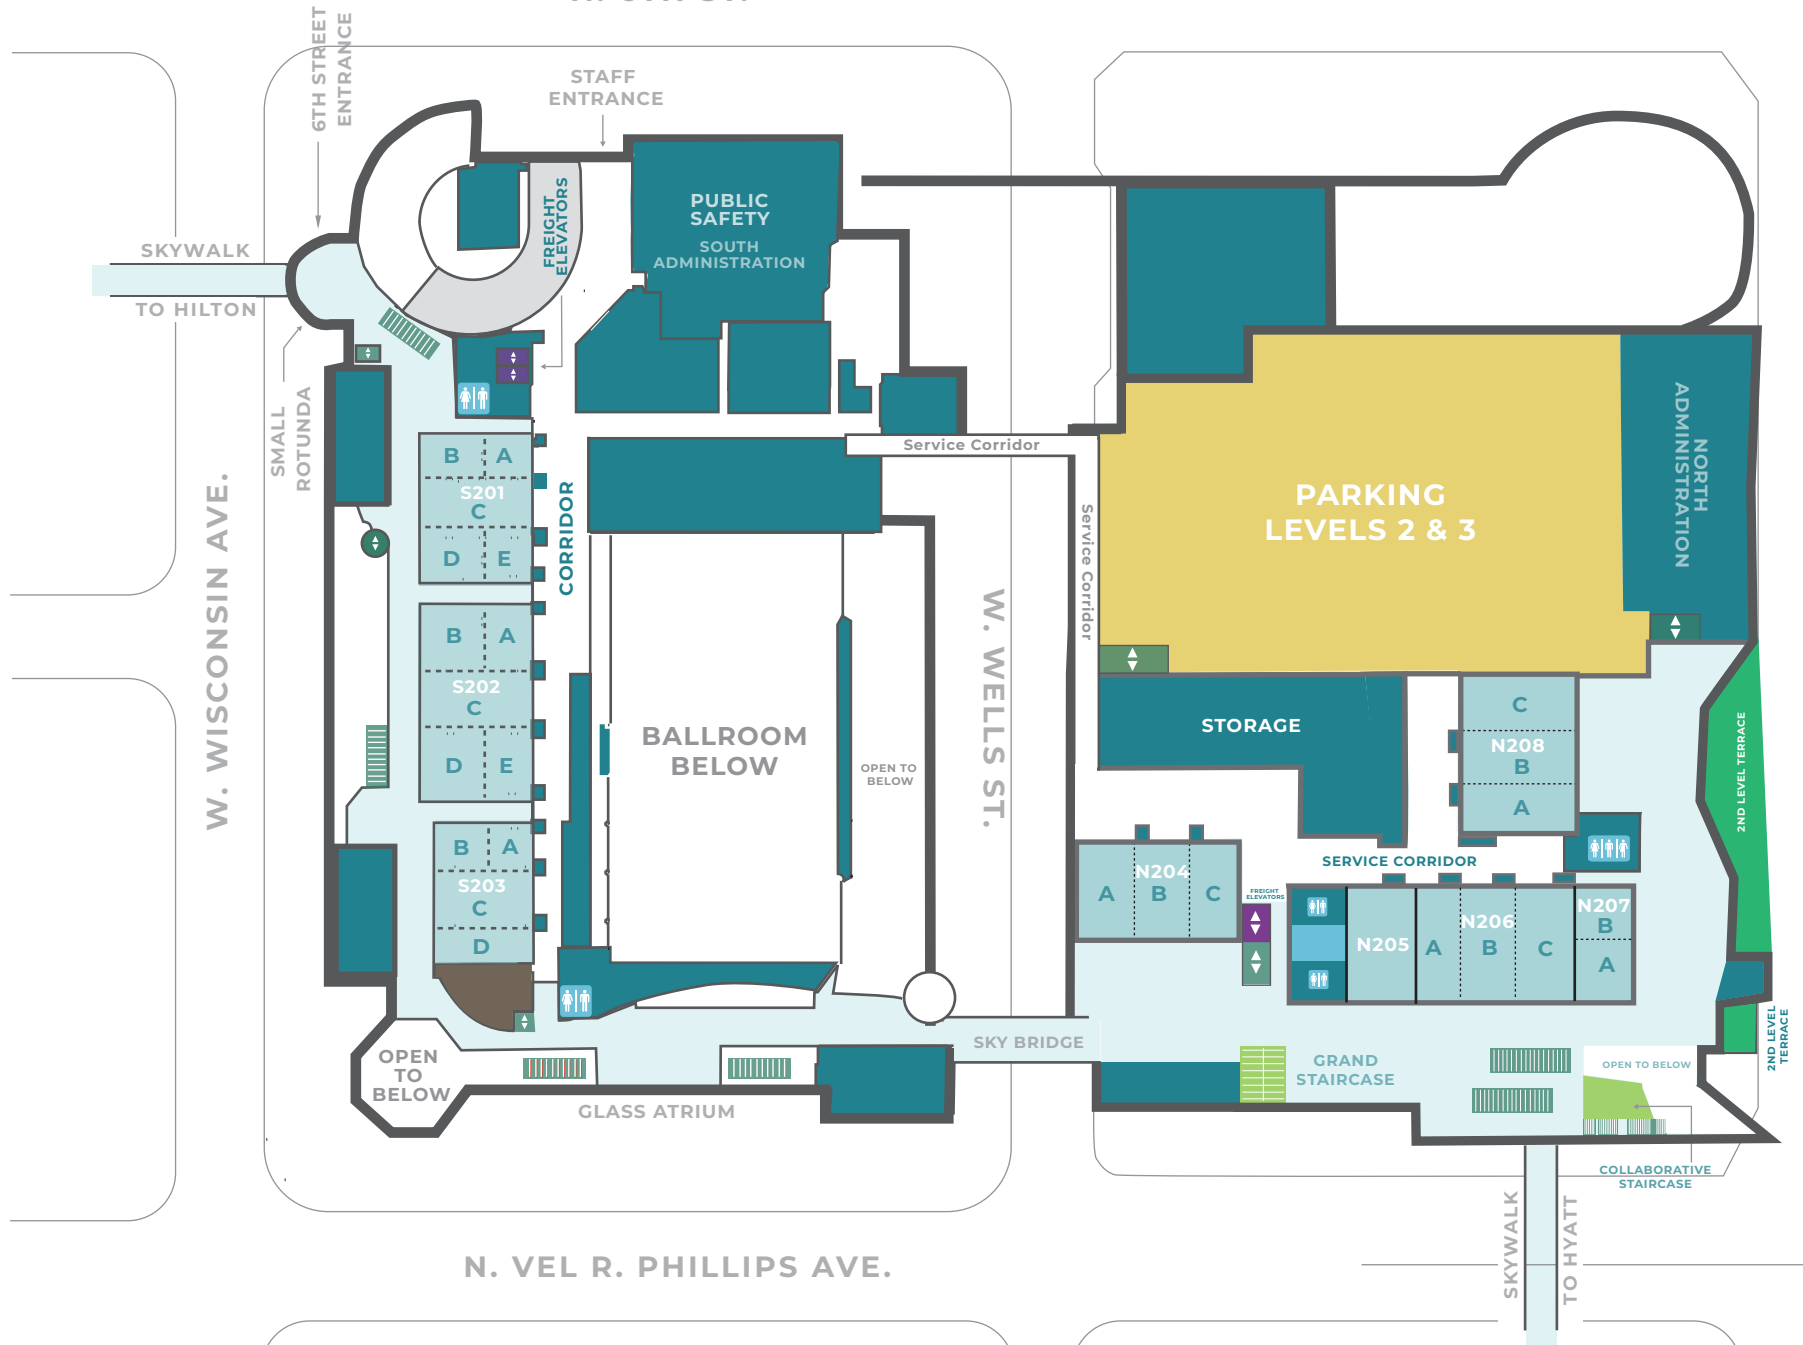

SOUTH BUILDING

NORTH BUILDING

N. 6TH ST.

W. WISCONSIN AVE.

W. WELLS ST.

W. KILBOURN AVE.

N. VEL R. PHILLIPS AVE.

▲ MILLER HIGH LIFE THEATRE

▲ UW-M PANTHER ARENA