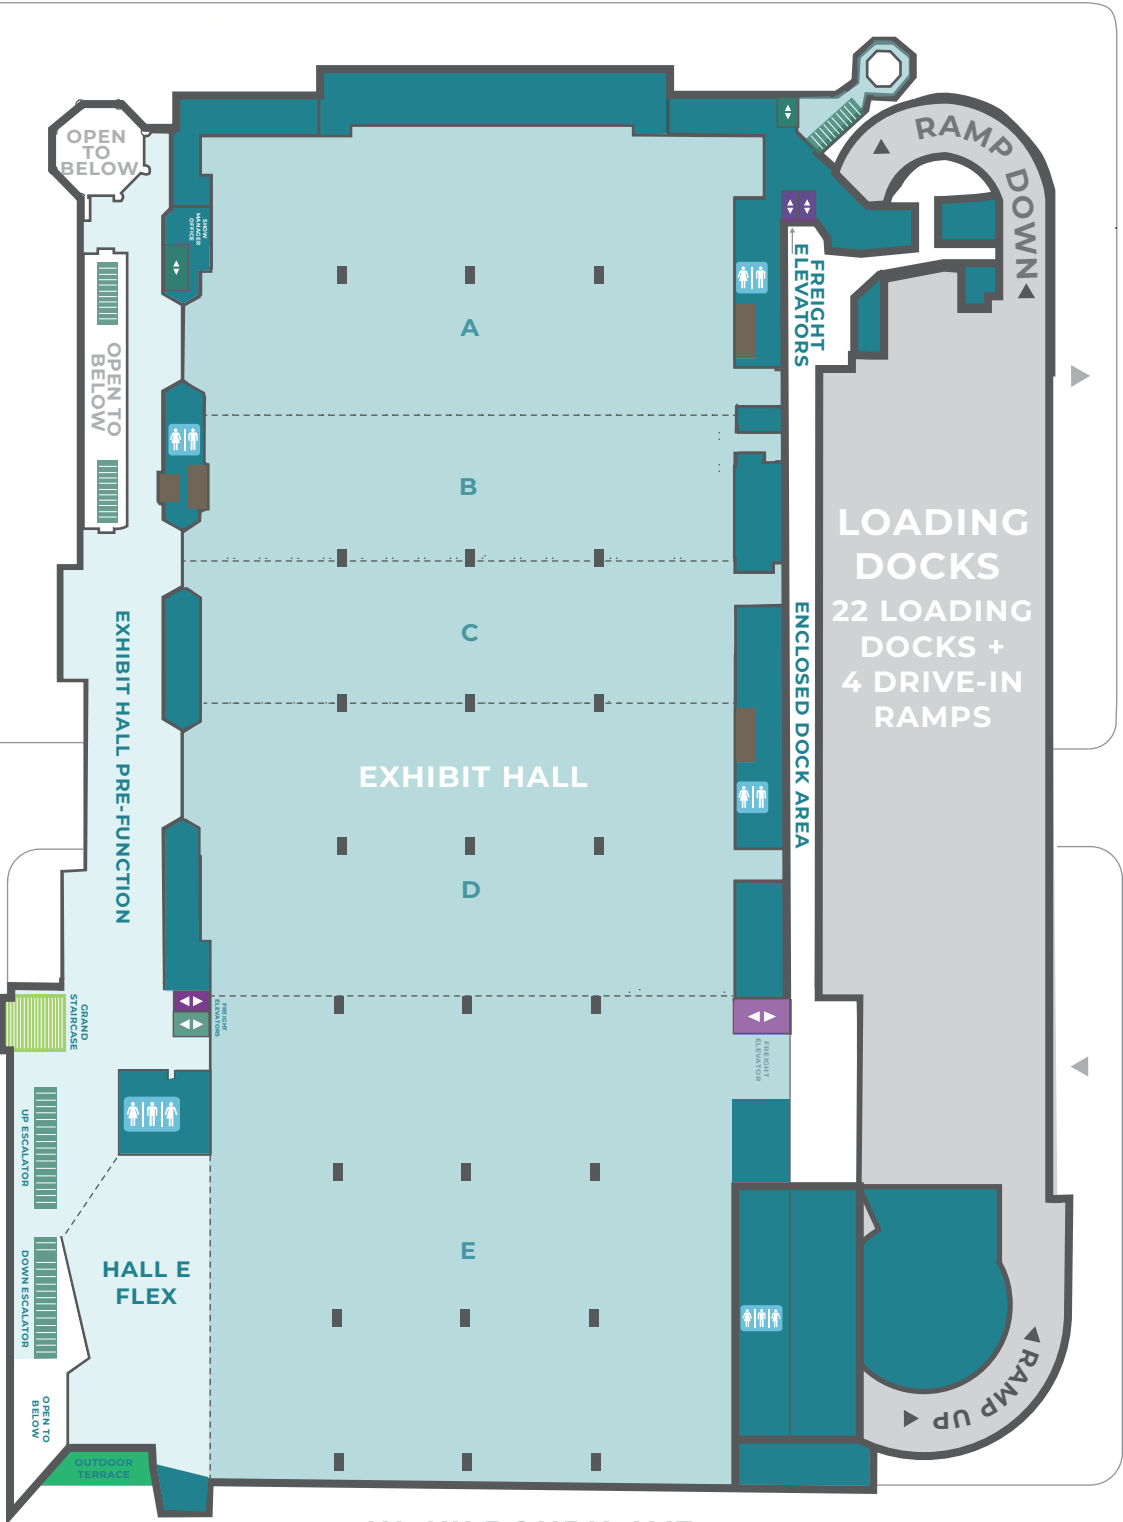

W. WISCONSIN AVE.

▲ HILTON

▼ SPRINGHILL SUITES

N. VEL R. PHILLIPS AVE.

▼ HYATT

SOUTH BUILDING

NORTH BUILDING

EXIT

N. 6TH ST.

ENTER

UW-M PANTHER ARENA ▼ W. KILBOURN AVE. MILLER HIGH LIFE THEATRE ▼