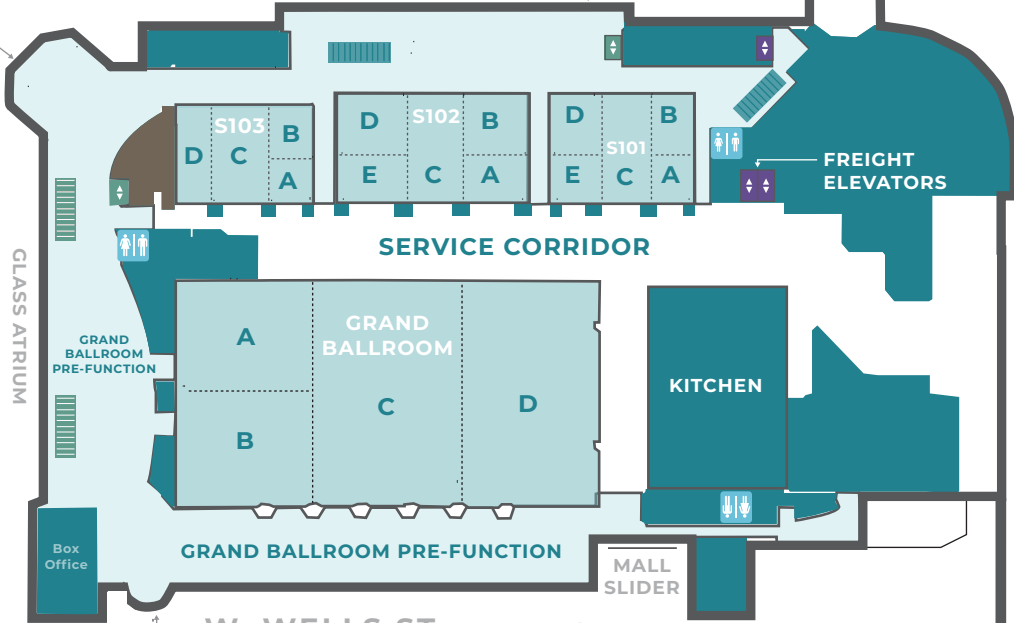

HILTON MILWAUKEE CITY CENTER

W. WISCONSIN AVE.

MAIN ROTUNDA ENTRANCE  
(VEL R. PHILLIPS AVE. & WISCONSIN AVE.)

5TH ST. ENTRANCE

DOCK EXIT

N. 6TH ST.

SOUTH BUILDING

VEL R. PHILLIPS AVE. & WELLS ST.  
SOUTH & NORTH ENTRANCES  
N. VEL R. PHILLIPS AVE.

W. WELLS ST. PARKING ENTRANCE

DOCK ENTRANCE

NORTH BUILDING

VEL R. PHILLIPS  
ENTRANCE

MAIN KILBOURN ENTRANCE  
KILBOURN ENTRANCE  
PARKING ENTRANCE

KILBOURN AVE.

UW-M PANTHER ARENA ▼

MILLER HIGH LIFE THEATRE ▼